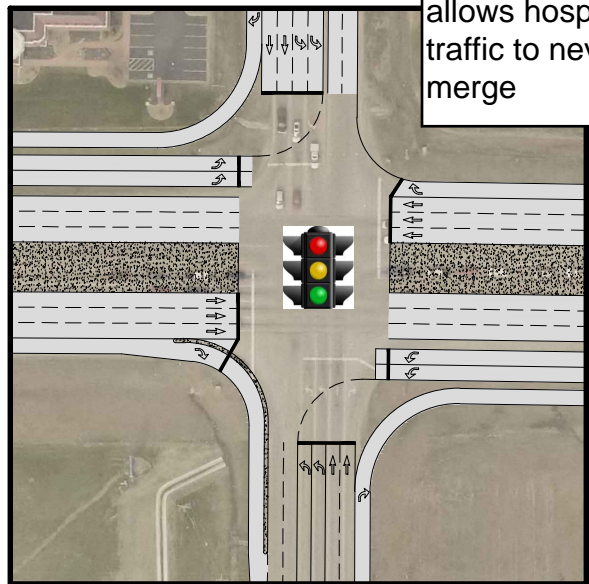

Enlargement A

Enlargement B

Enlargement C

SCALE 1" = 300'

4800 Rosebud Ln.
 Newburgh, IN 47630
 812.464.9585 Phone
 812.464.2514 Fax
 morleycorp.com

Preferred Configuration

SR 66 at Epworth Road
 Warrick Co, Indiana

Designed By:	JEM	Job Number:	7640
Drawn By:	JAE	Date:	9.18.2020
Filename:	Epworth Concepts Base		