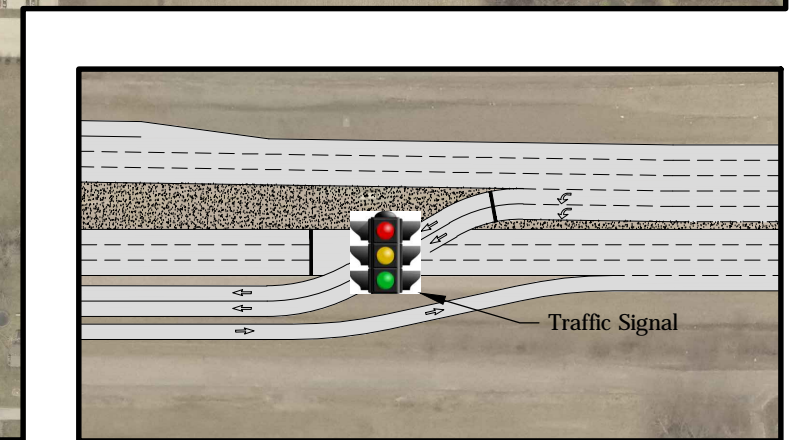

Enlargement A

Enlargement B

Enlargement C

SCALE 1" = 300'

4800 Rosebud Ln.
 Newburgh, IN 47630
 812.464.9585 Phone
 812.464.2514 Fax
 morleycorp.com

Preferred Configuration

SR 66 at Epworth Road
 Warrick Co, Indiana

Designed By:	JEM	Job Number:	7640
Drawn By:	JAE	Date:	9.18.2020
Filename:	Epworth Concepts Base		